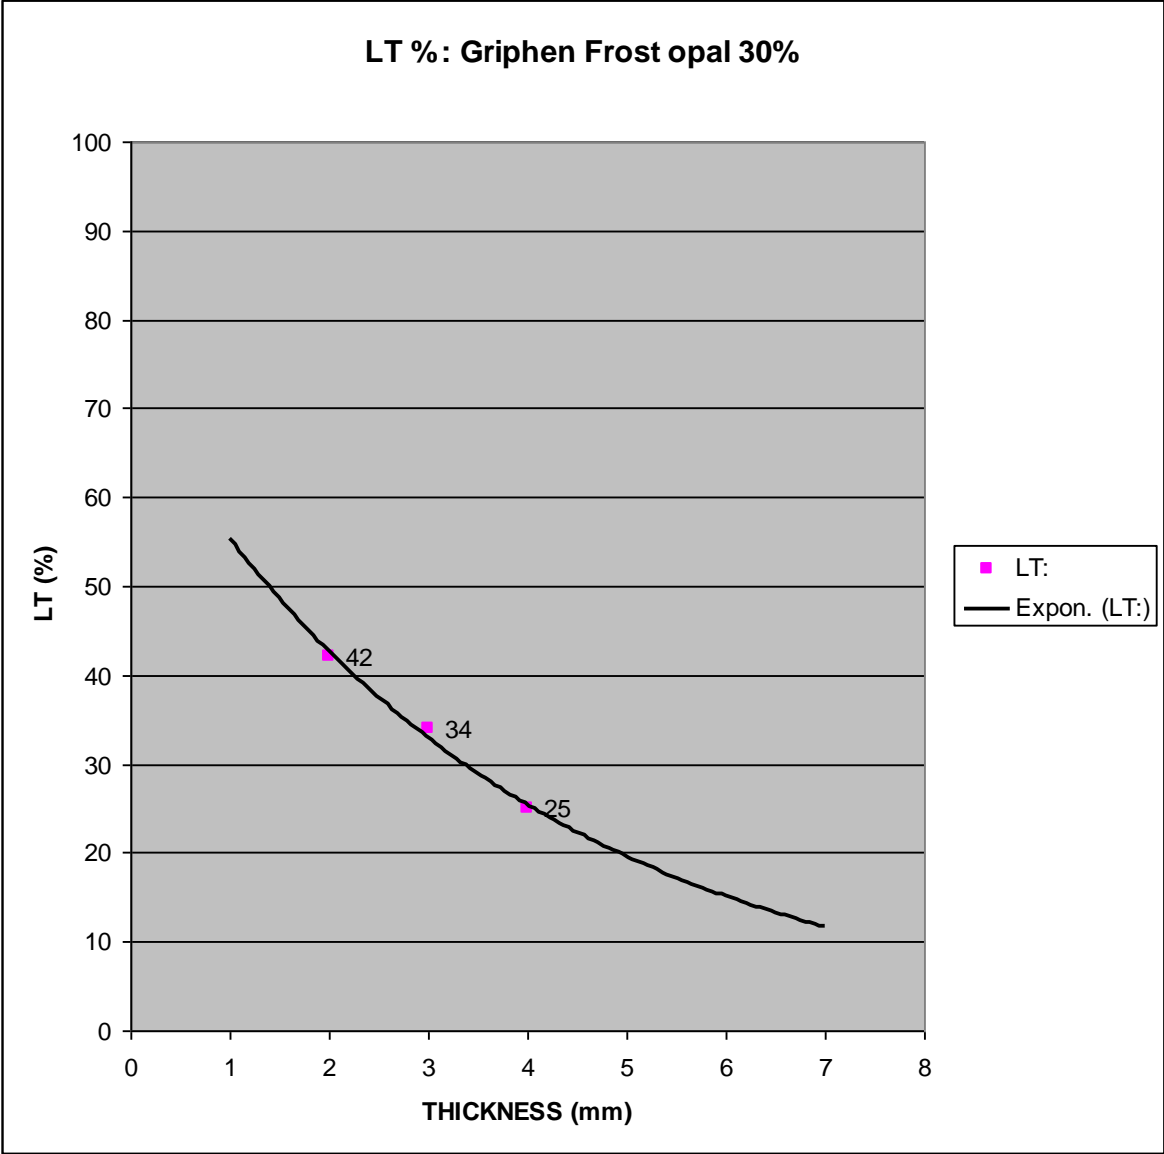

Griphen® Frost Opal 30

Typical light transmissions for Griphen® Frost Opal 30:

These are typical light transmissions.

Product specification allows for a tolerance on these values.

Light transmission is measured to ASTM D1003.