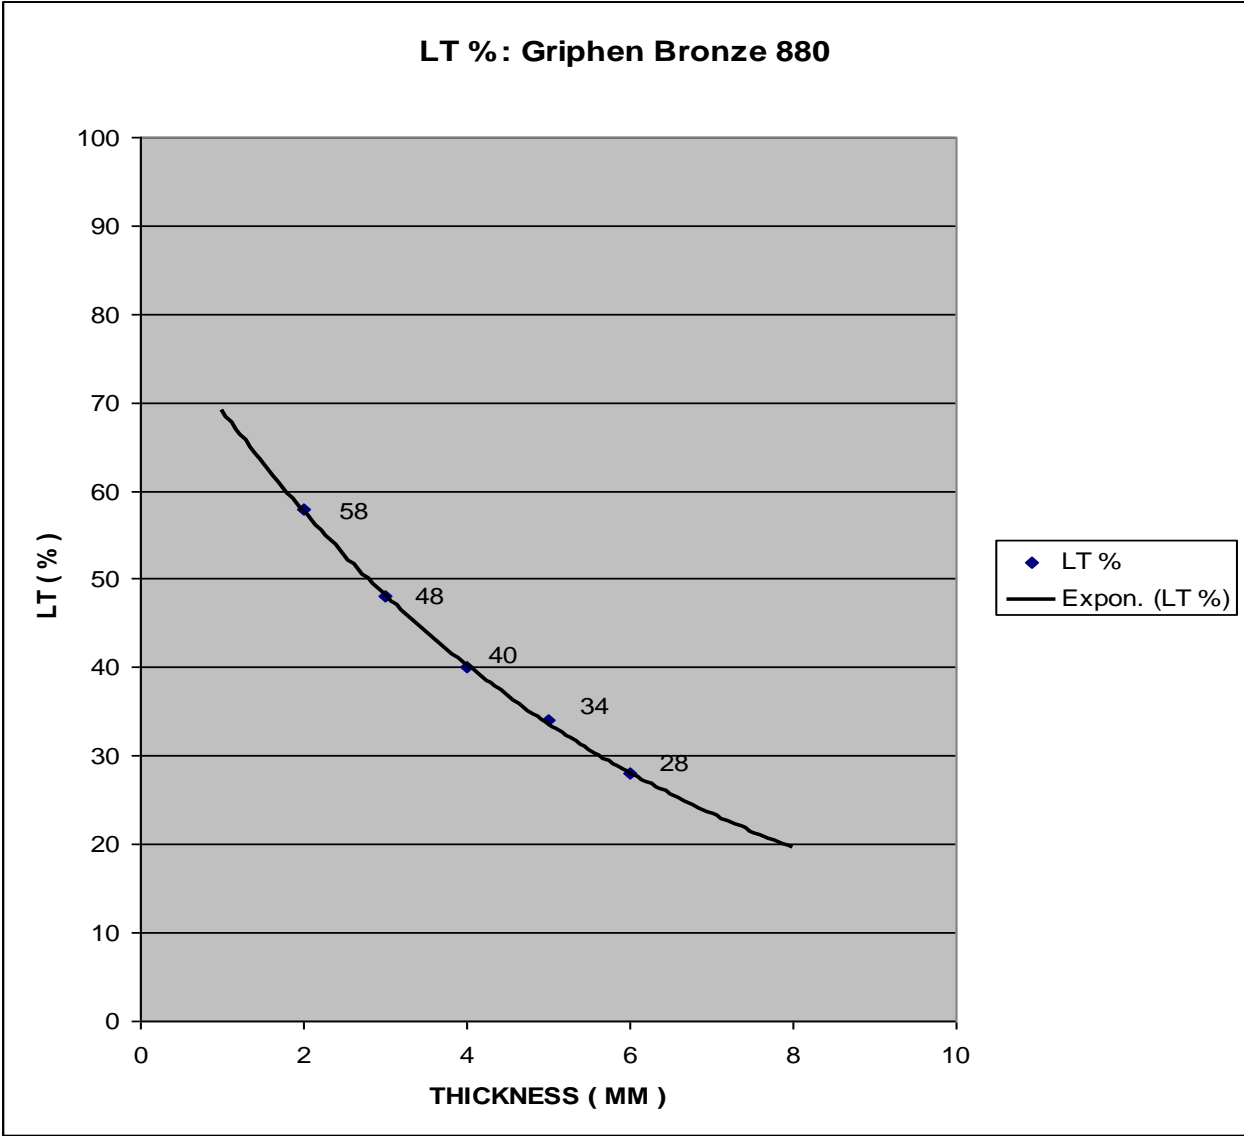

# Griphen® Bronze 880

Typical light transmissions for Griphen® Bronze 880:

These are typical light transmissions.

Product specification allows for a tolerance on these values.

Light transmission is measured to ASTM D1003.