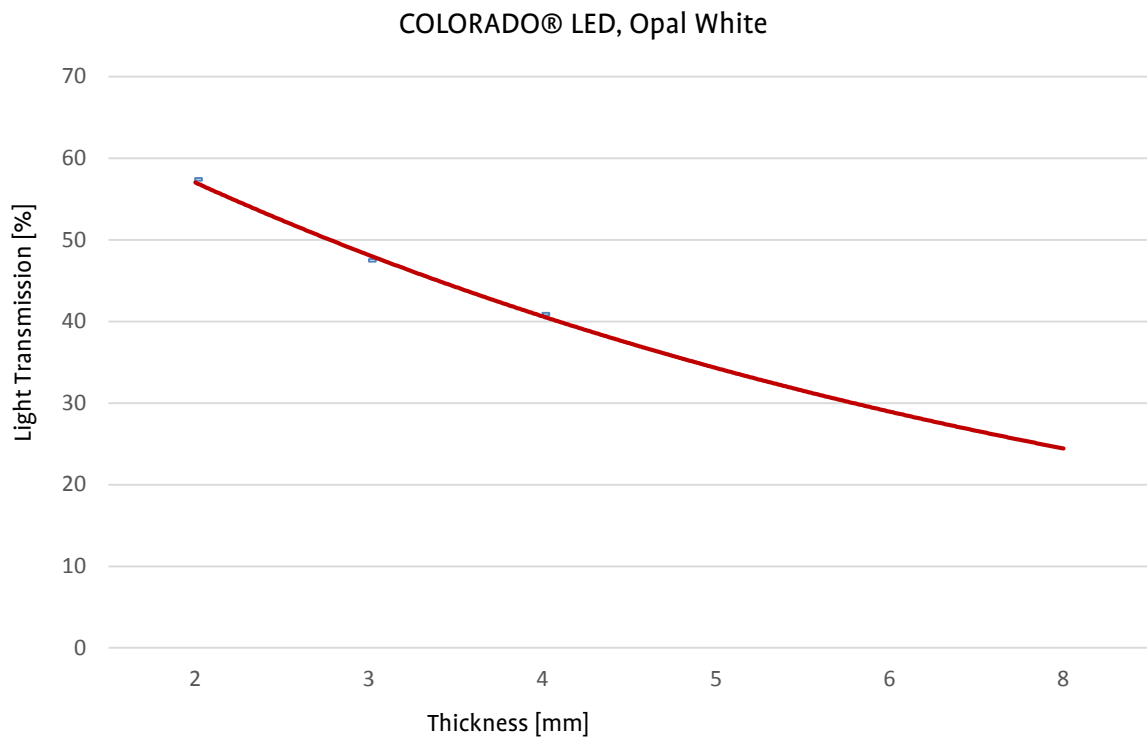

# COLORADO® LED

These are typical light transmissions.

Product specification allows for a tolerance on these values.

Light transmission is measured to ASTM D1003.