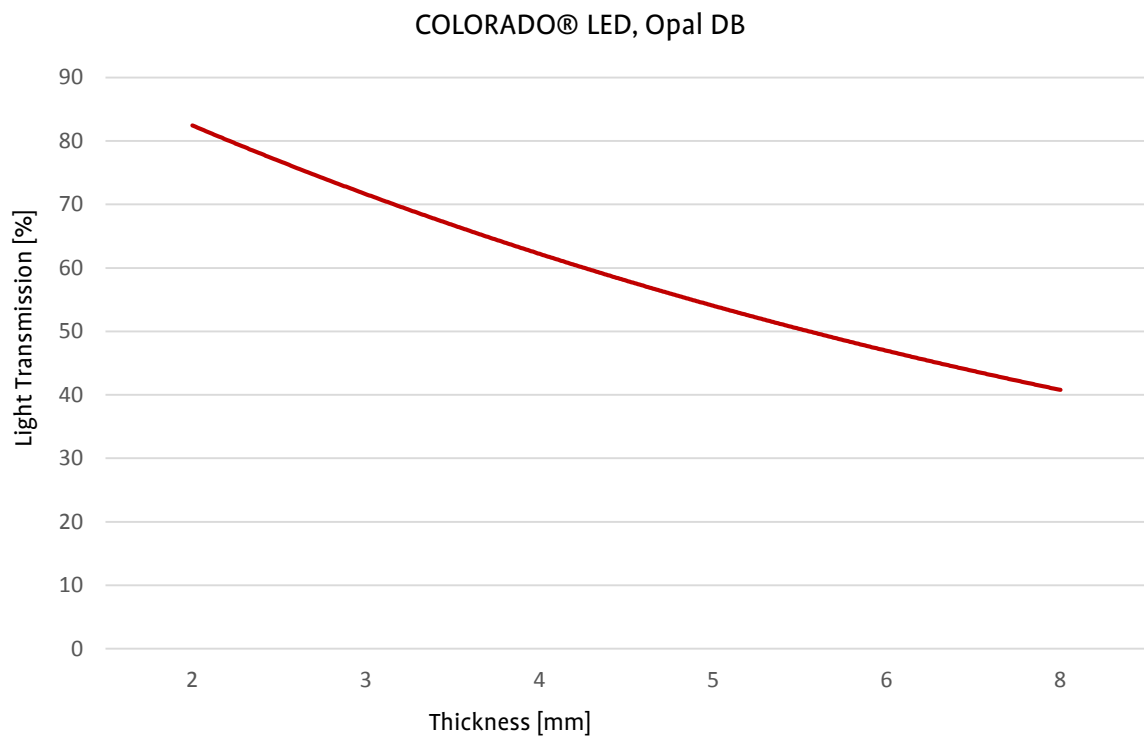

COLORADO® LED

These are typical light transmissions.

Product specification allows for a tolerance on these values.

Light transmission is measured to ASTM D1003.