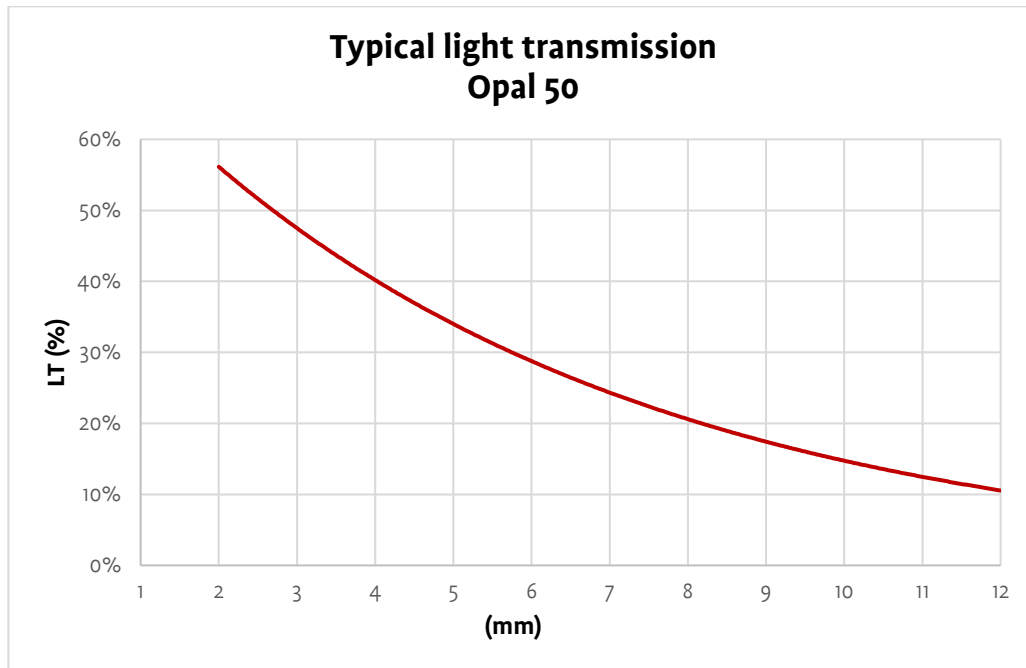

# POLYCARBONATE COLOURED OPAL 50

This graph is also valid for the POLYCARBONATE COLOURED UV version.

These are typical light transmissions.

Product specification allows for a tolerance of these values.

Light transmission measured to EN 16240.