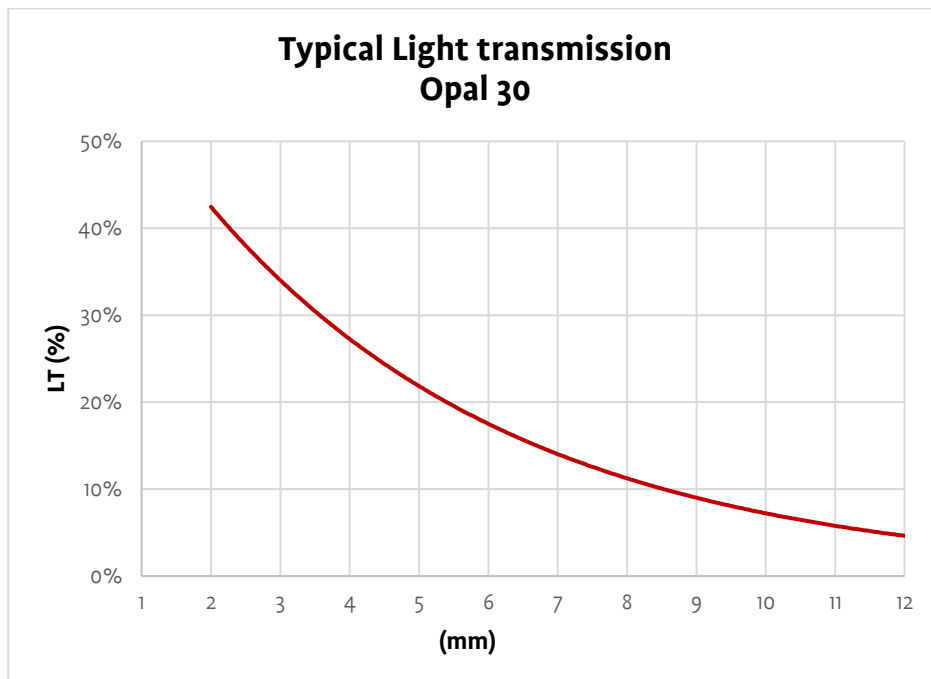

# POLYCARBONATE COLOURED OPAL 30

This graph is also valid for the POLYCARBONATE COLOURED UV version.

These are typical light transmissions.

Product specification allows for a tolerance of these values.

Light transmission measured to EN 16240.