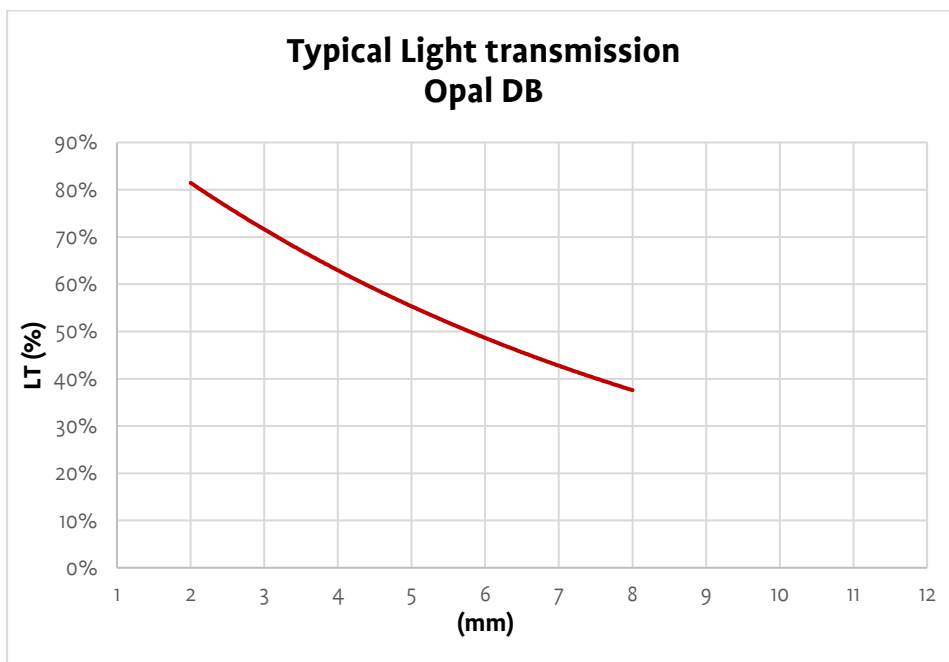

POLYCARBONATE COLOURED LED OPAL DB

This graph is also valid for the POLYCARBONATE COLOURED UV version.

These are typical light transmissions.

Product specification allows for a tolerance of these values.

Light transmission measured to EN 16240.

2023-07-25