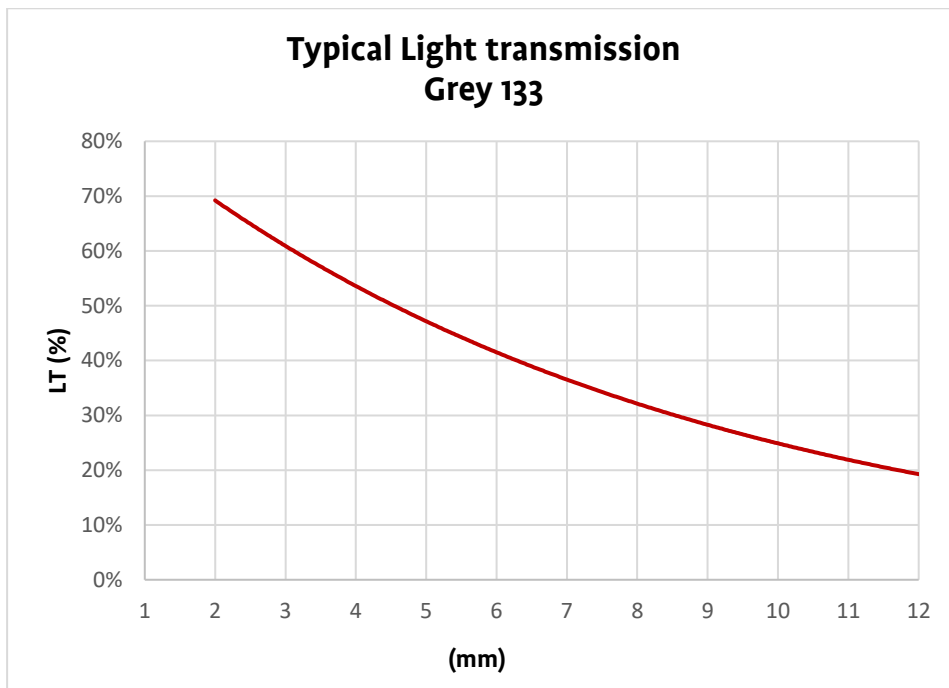

POLYCARBONATE COLOURED GREY 133

This graph is also valid for the POLYCARBONATE COLOURED UV version.

These are typical light transmissions.

Product specification allows for a tolerance of these values.

Light transmission measured to EN 16240.