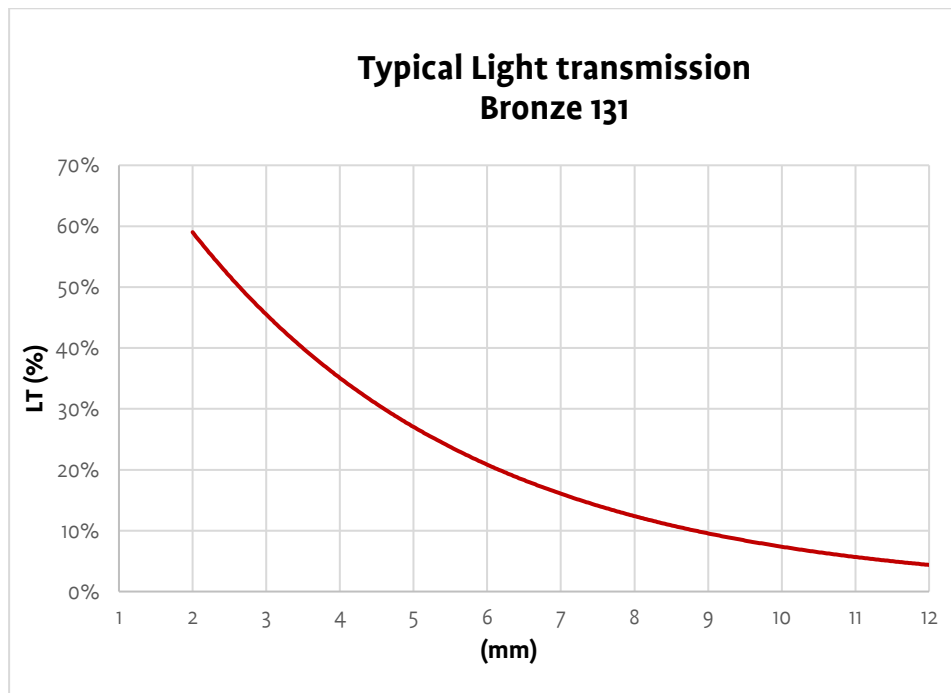

POLYCARBONATE COLOURED BRONZE 131

This graph is also valid for the POLYCARBONATE COLOURED UV version.

These are typical light transmissions.

Product specification allows for a tolerance of these values.

Light transmission measured to EN 16240.