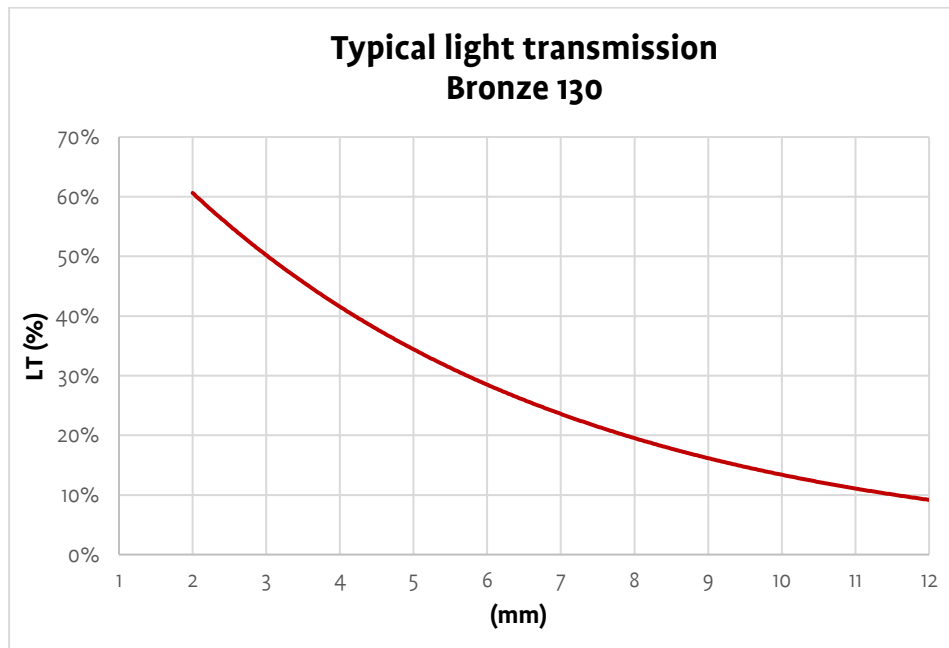

POLYCARBONATE COLOURED BRONZE 130

This graph is also valid for the POLYCARBONATE COLOURED UV version.

These are typical light transmissions.

Product specification allows for a tolerance of these values.

Light transmission measured to EN 16240.